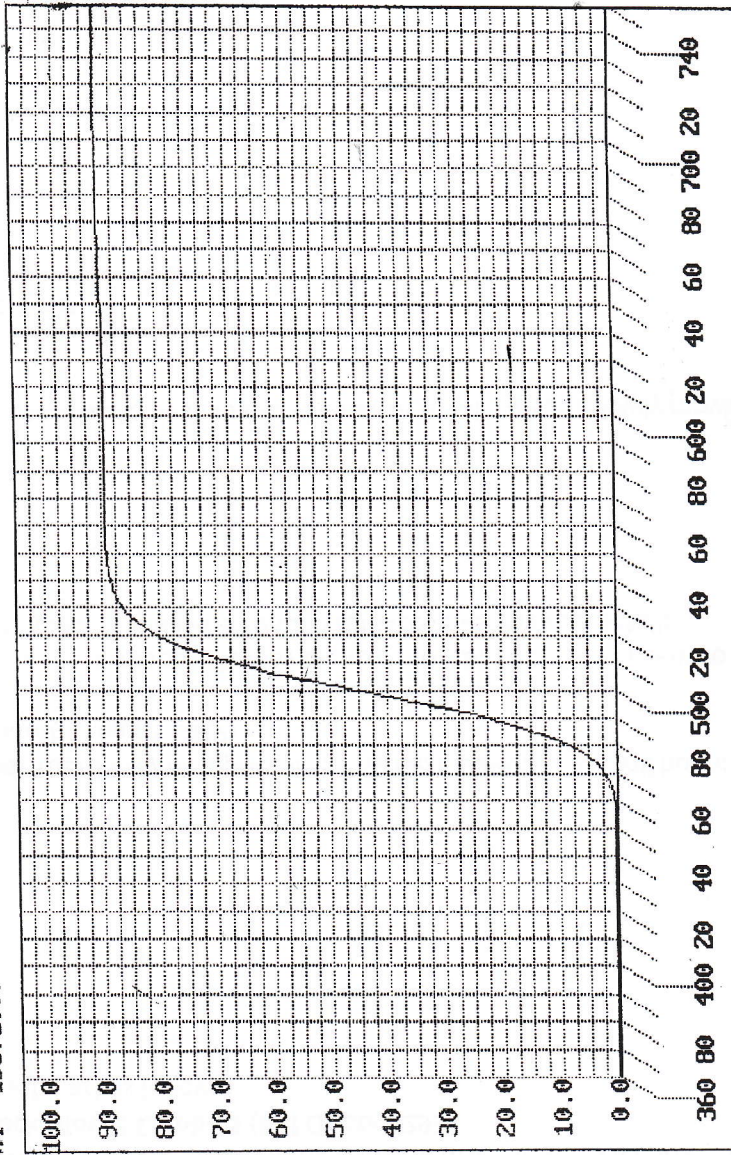

19571007

Meas. Angle:  $d/8^\circ$

CLEAN ROOM YELLOW

"Quality Extrusion at Economical Prices"